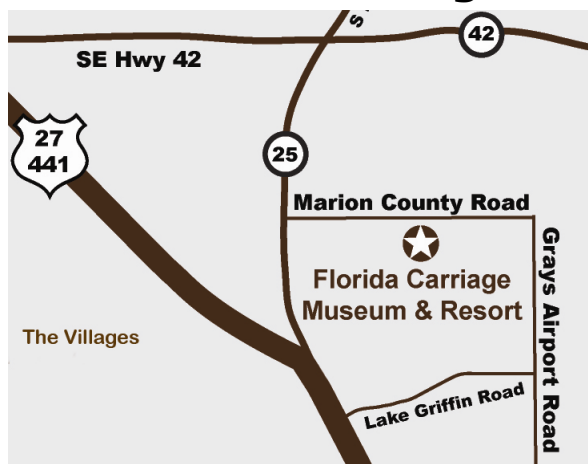

Beautiful 400 acre Equine Resort

Lodging, stalls, and RV hookups

Carriage rides, lessons, Farm tours

Ride your horse on our trails anytime!

Museum Tours Mon-Sat 10-4, Sun 12-4

We're right next door!

Stop on in for a visit while you're here!

352-750-5500

www.fcmr.org